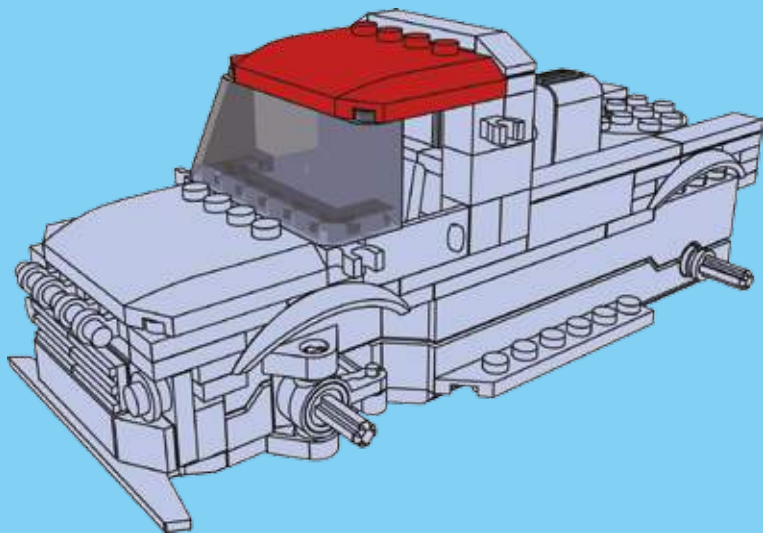

17

18

19

20

WINNER

4 CHANNELS RADIO CONTROL

- FORWARD, LEFT/RIGHT, STOP REVERSE, LEFT/RIGHT
- FULL FUNCTION TRANSMITTER
- ALWAYS ACTION STEERING

NO.20113

POWER FUNCTIONS
RED LIGHT TRANSDUCER
4 CHANNELS RADIO CONTROL

WINNER

4 CHANNELS RADIO CONTROL

WARNING:

CHOKING HAZARD - small parts,
Not for children under 3 years.

20113

20109

product may vary from photo
and specification on box!