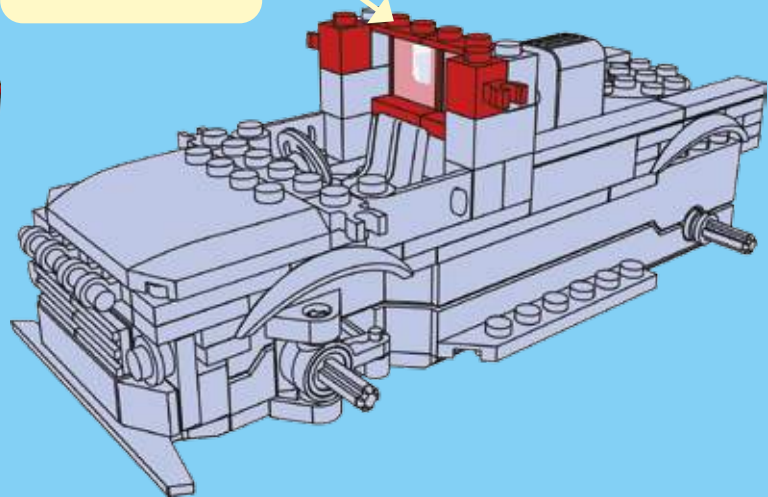

17

18

19

20

WINNER

4 CHANNELS RADIO CONTROL

- FORWARD, LEFT/RIGHT, STOP REVERSE, LEFT/RIGHT
- FULL FUNCTION TRANSMITTER
- ALWAYS ACTION STEERING

NO.20113

POWER FUNCTIONS
RED LIGHT TRANSDUCER
4 CHANNELS RADIO CONTROL

WINNER

4 CHANNELS RADIO CONTROL

WARNING:

CHOKING HAZARD - small parts,
Not for children under 3 years.

20113

20109

product may vary from photo
and specification on box!