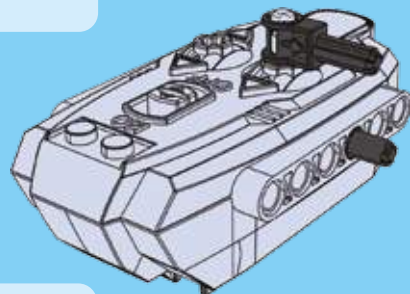

1

2

3

4

5

6

7

8

17

18

19

20

WINNER

4 CHANNELS RADIO CONTROL

- FORWARD, LEFT/RIGHT, STOP REVERSE, LEFT/RIGHT
- FULL FUNCTION TRANSMITTER
- ALWAYS ACTION STEERING

NO.20113

POWER FUNCTIONS
RED LIGHT TRANSDUCER
4 CHANNELS RADIO CONTROL

WINNER

4 CHANNELS RADIO CONTROL

WARNING:

CHOKING HAZARD - small parts,
Not for children under 3 years.

20113

20109

product may vary from photo
and specification on box!