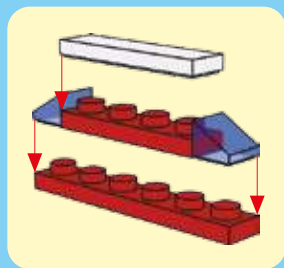

9

10

11

12

13

14

15

16

17

18

19

20

WINNER

4 CHANNELS RADIO CONTROL

- FORWARD, LEFT/RIGHT, STOP REVERSE, LEFT/RIGHT
- FULL FUNCTION TRANSMITTER
- ALWAYS ACTION STEERING

NO.20113

POWER FUNCTIONS
RED LIGHT TRANSDUCER
4 CHANNELS RADIO CONTROL

WINNER

4 CHANNELS RADIO CONTROL

WARNING:

CHOKING HAZARD - small parts,
Not for children under 3 years.

20113

20109

product may vary from photo
and specification on box!