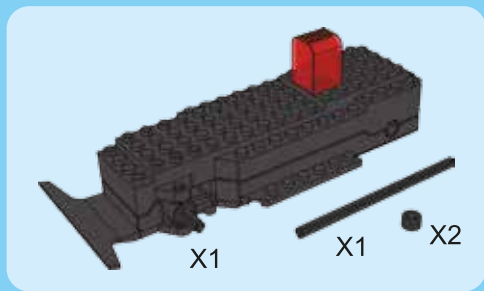

1

2

3

4

5

6

7

8

17

18

19

20

WINNER

4 CHANNELS RADIO CONTROL

- FORWARD, LEFT/RIGHT, STOP REVERSE, LEFT/RIGHT
- FULL FUNCTION TRANSMITTER
- ALWAYS ACTION STEERING

NO.20113

POWER FUNCTIONS
RED LIGHT TRANSDUCER
4 CHANNELS RADIO CONTROL

WINNER

4 CHANNELS RADIO CONTROL

WARNING:

CHOKING HAZARD - small parts,
Not for children under 3 years.

20113

20109

product may vary from photo
and specification on box!