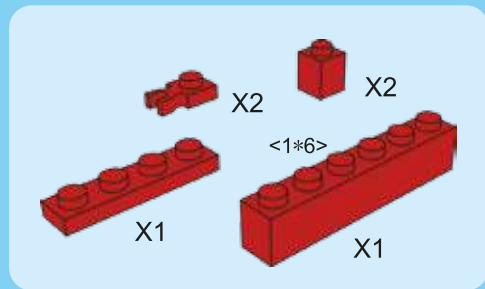

9

10

11

12

13

14

15

16

17

18

19

20

WINNER

4 CHANNELS RADIO CONTROL

- FORWARD, LEFT/RIGHT, STOP REVERSE, LEFT/RIGHT
- FULL FUNCTION TRANSMITTER
- ALWAYS ACTION STEERING

NO.20113

POWER FUNCTIONS
RED LIGHT TRANSDUCER
4 CHANNELS RADIO CONTROL

WINNER

4 CHANNELS RADIO CONTROL

WARNING:

CHOKING HAZARD - small parts,
Not for children under 3 years.

20113

20109

product may vary from photo
and specification on box!