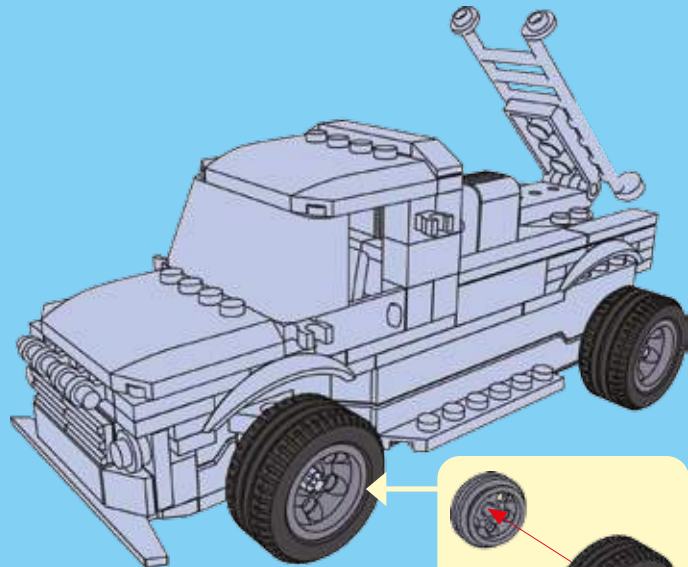

17

18

19

20

WINNER

4 CHANNELS RADIO CONTROL

- FORWARD, LEFT/RIGHT, STOP REVERSE, LEFT/RIGHT
- FULL FUNCTION TRANSMITTER
- ALWAYS ACTION STEERING

NO.20113

POWER FUNCTIONS
RED LIGHT TRANSDUCER
4 CHANNELS RADIO CONTROL

WINNER

4 CHANNELS RADIO CONTROL

WARNING:

CHOKING HAZARD - small parts,
Not for children under 3 years.

20113

20109

product may vary from photo
and specification on box!