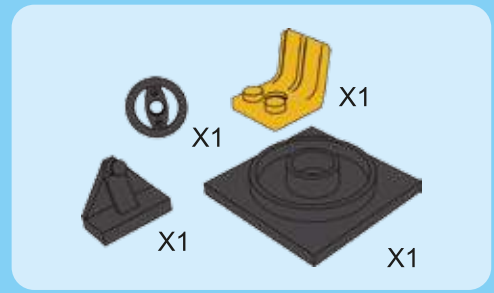

1

2

3

4

5

6

7

8

17

18

19

20

WINNER

4 CHANNELS RADIO CONTROL

- FORWARD, LEFT/RIGHT, STOP REVERSE, LEFT/RIGHT
- FULL FUNCTION TRANSMITTER
- ALWAYS ACTION STEERING

NO.20113

POWER FUNCTIONS
RED LIGHT TRANSDUCER
4 CHANNELS RADIO CONTROL

WINNER

4 CHANNELS RADIO CONTROL

WARNING:

CHOKING HAZARD - small parts,
Not for children under 3 years.

20113

20109

product may vary from photo
and specification on box!