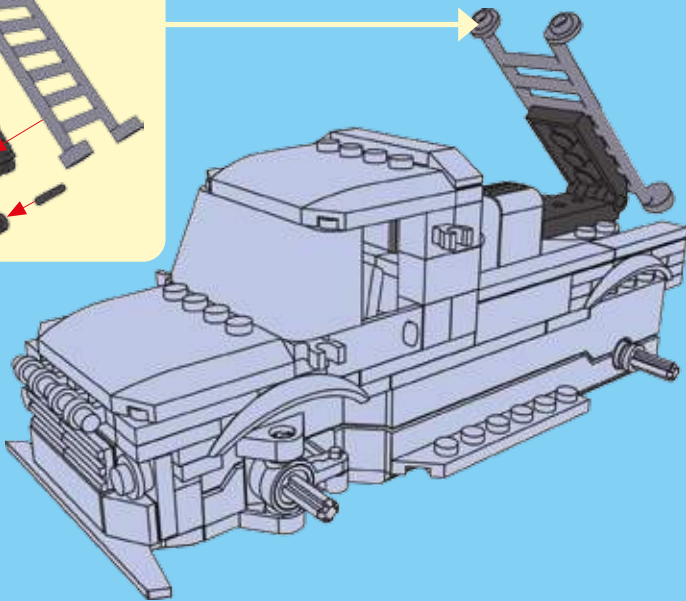

17

18

19

20

WINNER

4 CHANNELS RADIO CONTROL

- FORWARD, LEFT/RIGHT, STOP REVERSE, LEFT/RIGHT
- FULL FUNCTION TRANSMITTER
- ALWAYS ACTION STEERING

NO.20113

POWER FUNCTIONS
RED LIGHT TRANSDUCER
4 CHANNELS RADIO CONTROL

WINNER

4 CHANNELS RADIO CONTROL

WARNING:

CHOKING HAZARD - small parts,
Not for children under 3 years.

20113

20109

product may vary from photo
and specification on box!