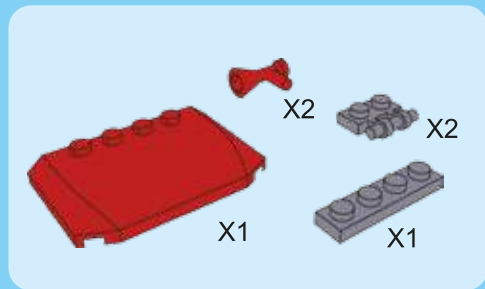

9

10

11

12

13

14

15

16

17

18

19

20

WINNER

4 CHANNELS RADIO CONTROL

- FORWARD, LEFT/RIGHT, STOP REVERSE, LEFT/RIGHT
- FULL FUNCTION TRANSMITTER
- ALWAYS ACTION STEERING

NO.20113

POWER FUNCTIONS
RED LIGHT TRANSDUCER
4 CHANNELS RADIO CONTROL

WINNER

4 CHANNELS RADIO CONTROL

WARNING:

CHOKING HAZARD - small parts,
Not for children under 3 years.

20113

20109

product may vary from photo
and specification on box!