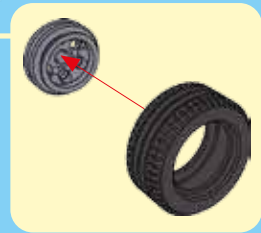

17

18

19

20

WINNER

4 CHANNELS RADIO CONTROL

- FORWARD, LEFT/RIGHT, STOP REVERSE, LEFT/RIGHT
- FULL FUNCTION TRANSMITTER
- ALWAYS ACTION STEERING

NO.20113

POWER FUNCTIONS
RED LIGHT TRANSDUCER
4 CHANNELS RADIO CONTROL

WINNER

4 CHANNELS RADIO CONTROL

WARNING:

CHOKING HAZARD - small parts,
Not for children under 3 years.

20113

20109

product may vary from photo
and specification on box!