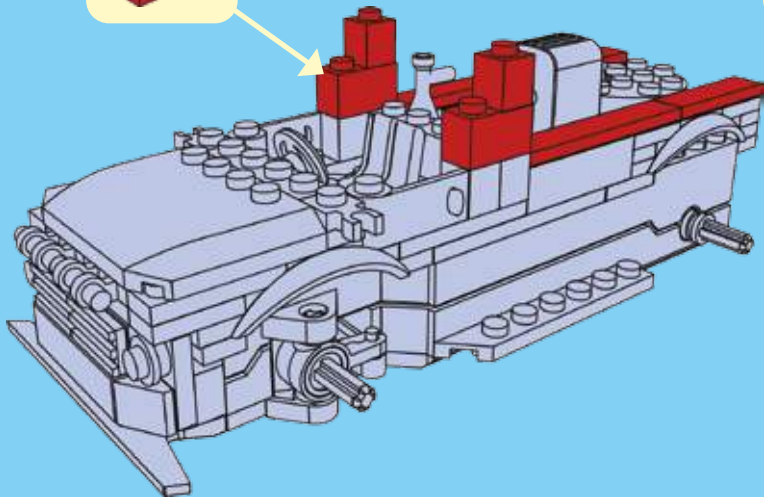

17

18

19

20

WINNER

4 CHANNELS RADIO CONTROL

- FORWARD, LEFT/RIGHT, STOP REVERSE, LEFT/RIGHT
- FULL FUNCTION TRANSMITTER
- ALWAYS ACTION STEERING

NO.20113

POWER FUNCTIONS
RED LIGHT TRANSDUCER
4 CHANNELS RADIO CONTROL

WINNER

4 CHANNELS RADIO CONTROL

WARNING:

CHOKING HAZARD - small parts,
Not for children under 3 years.

20113

20109

product may vary from photo
and specification on box!