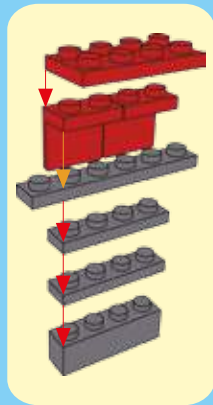

1

2

3

4

5

6

7

8

17

18

19

20

WINNER

4 CHANNELS RADIO CONTROL

- FORWARD, LEFT/RIGHT, STOP REVERSE, LEFT/RIGHT
- FULL FUNCTION TRANSMITTER
- ALWAYS ACTION STEERING

NO.20113

POWER FUNCTIONS
RED LIGHT TRANSDUCER
4 CHANNELS RADIO CONTROL

WINNER

4 CHANNELS RADIO CONTROL

WARNING:

CHOKING HAZARD - small parts,
Not for children under 3 years.

20113

20109

product may vary from photo
and specification on box!