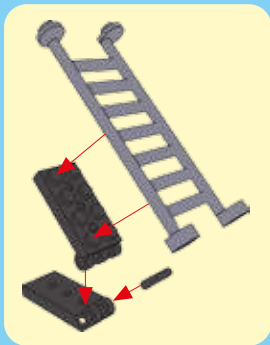

17

18

19

20

WINNER

4 CHANNELS RADIO CONTROL

- FORWARD, LEFT/RIGHT, STOP REVERSE, LEFT/RIGHT
- FULL FUNCTION TRANSMITTER
- ALWAYS ACTION STEERING

NO.20113

POWER FUNCTIONS
RED LIGHT TRANSDUCER
4 CHANNELS RADIO CONTROL

WINNER

4 CHANNELS RADIO CONTROL

WARNING:

CHOKING HAZARD - small parts,
Not for children under 3 years.

20113

20109

product may vary from photo
and specification on box!