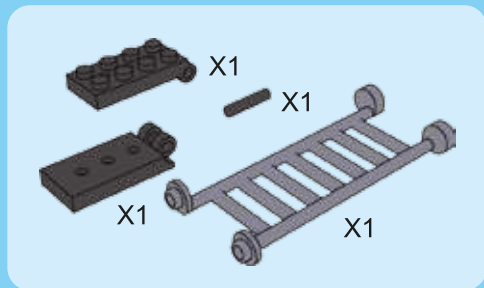

9

10

11

12

13

14

15

16

17

18

19

20

WINNER

4 CHANNELS RADIO CONTROL

- FORWARD, LEFT/RIGHT, STOP REVERSE, LEFT/RIGHT
- FULL FUNCTION TRANSMITTER
- ALWAYS ACTION STEERING

NO.20113

POWER FUNCTIONS
RED LIGHT TRANSDUCER
4 CHANNELS RADIO CONTROL

WINNER

4 CHANNELS RADIO CONTROL

WARNING:

CHOKING HAZARD - small parts,
Not for children under 3 years.

20113

20109

product may vary from photo
and specification on box!