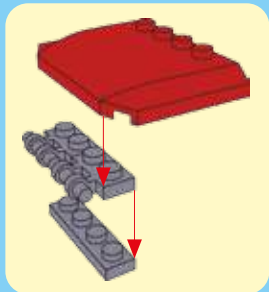

9

10

11

12

13

14

15

16

17

18

19

20

WINNER

4 CHANNELS RADIO CONTROL

- FORWARD, LEFT/RIGHT, STOP REVERSE, LEFT/RIGHT
- FULL FUNCTION TRANSMITTER
- ALWAYS ACTION STEERING

NO.20113

POWER FUNCTIONS
RED LIGHT TRANSDUCER
4 CHANNELS RADIO CONTROL

WINNER

4 CHANNELS RADIO CONTROL

WARNING:

CHOKING HAZARD - small parts,
Not for children under 3 years.

20113

20109

product may vary from photo
and specification on box!