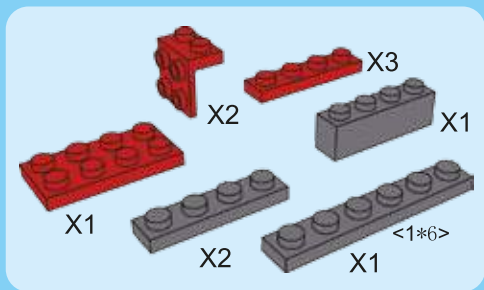

1

2

3

4

5

6

7

8

17

18

19

20

WINNER

4 CHANNELS RADIO CONTROL

- FORWARD, LEFT/RIGHT, STOP REVERSE, LEFT/RIGHT
- FULL FUNCTION TRANSMITTER
- ALWAYS ACTION STEERING

NO.20113

POWER FUNCTIONS
RED LIGHT TRANSDUCER
4 CHANNELS RADIO CONTROL

WINNER

4 CHANNELS RADIO CONTROL

WARNING:

CHOKING HAZARD - small parts,
Not for children under 3 years.

20113

20109

product may vary from photo
and specification on box!