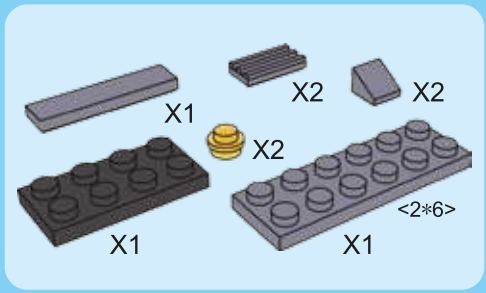

1

2

3

4

5

6

7

8

17

18

19

20

WINNER

4 CHANNELS RADIO CONTROL

- FORWARD, LEFT/RIGHT, STOP REVERSE, LEFT/RIGHT
- FULL FUNCTION TRANSMITTER
- ALWAYS ACTION STEERING

NO.20113

POWER FUNCTIONS
RED LIGHT TRANSDUCER
4 CHANNELS RADIO CONTROL

WINNER

4 CHANNELS RADIO CONTROL

WARNING:

CHOKING HAZARD - small parts,
Not for children under 3 years.

20113

20109

product may vary from photo
and specification on box!