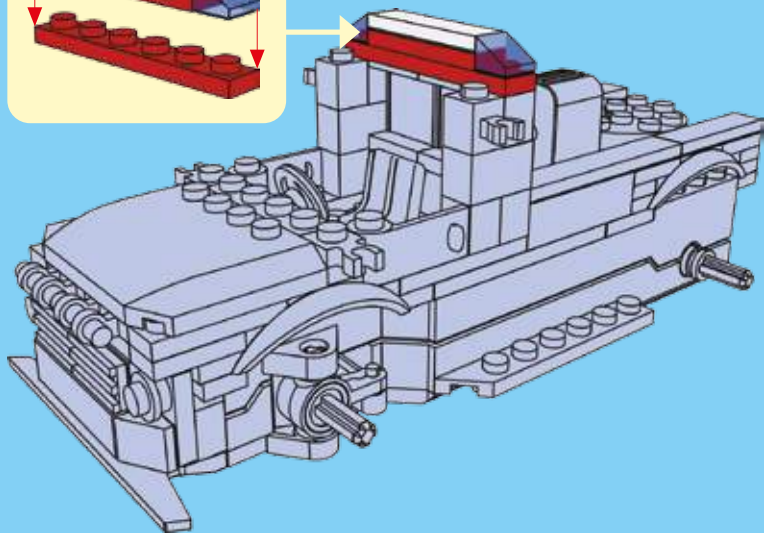

17

18

19

20

WINNER

4 CHANNELS RADIO CONTROL

- FORWARD, LEFT/RIGHT, STOP REVERSE, LEFT/RIGHT
- FULL FUNCTION TRANSMITTER
- ALWAYS ACTION STEERING

NO.20113

POWER FUNCTIONS
RED LIGHT TRANSDUCER
4 CHANNELS RADIO CONTROL

WINNER

4 CHANNELS RADIO CONTROL

WARNING:

CHOKING HAZARD - small parts,
Not for children under 3 years.

20113

20109

product may vary from photo
and specification on box!