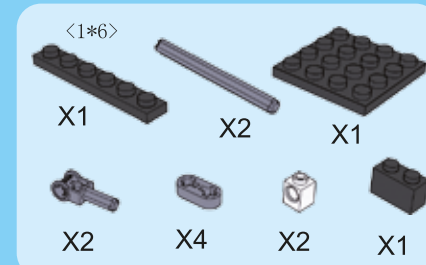

POLICE

NO.23406

6+ AGES
POLICE

1

2

3

4

WARNING:
CHOKING HAZARD - small parts.
Not for children under 3 years.