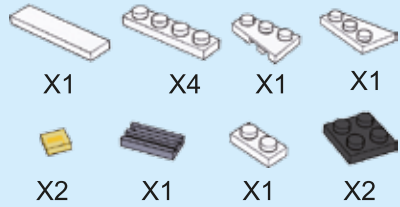

POLICE

NO.23406

6+ AGES
POLICE

1

2

3

4

WARNING:
CHOKING HAZARD - small parts.
Not for children under 3 years.