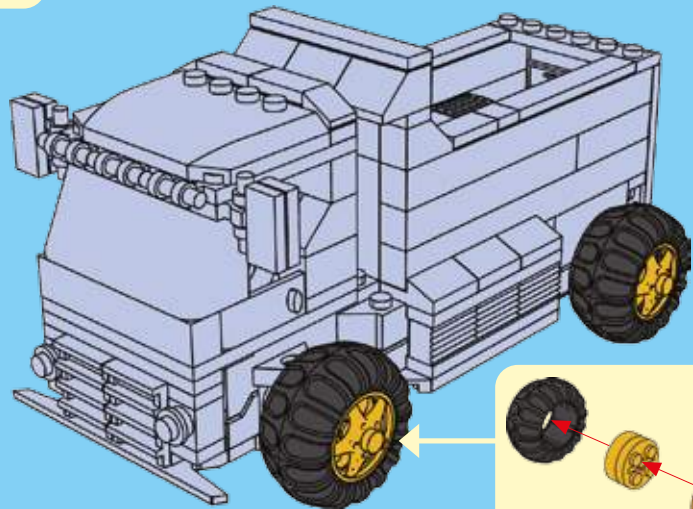

17

18

19

20

WINNER

4 CHANNELS RADIO CONTROL

- FORWARD, LEFT/RIGHT, STOP REVERSE, LEFT/RIGHT
- FULL FUNCTION TRANSMITTER
- ALWAYS ACTION STEERING

NO.20109

POWER FUNCTIONS
RED LIGHT TRANSDUCER
4 CHANNELS RADIO CONTROL

WINNER

4 CHANNELS RADIO CONTROL

WARNING:
CHOKING HAZARD - small parts,
Not for children under 3 years.

20113

20109

product may vary from photo
and specification on box!