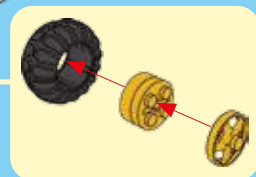

17

18

19

20

WINNER

4 CHANNELS RADIO CONTROL

- FORWARD, LEFT/RIGHT, STOP REVERSE, LEFT/RIGHT
- FULL FUNCTION TRANSMITTER
- ALWAYS ACTION STEERING

NO.20109

POWER FUNCTIONS
RED LIGHT TRANSDUCER
4 CHANNELS RADIO CONTROL

WINNER

4 CHANNELS RADIO CONTROL

WARNING:
CHOKING HAZARD - small parts,
Not for children under 3 years.

20113

20109

product may vary from photo
and specification on box!