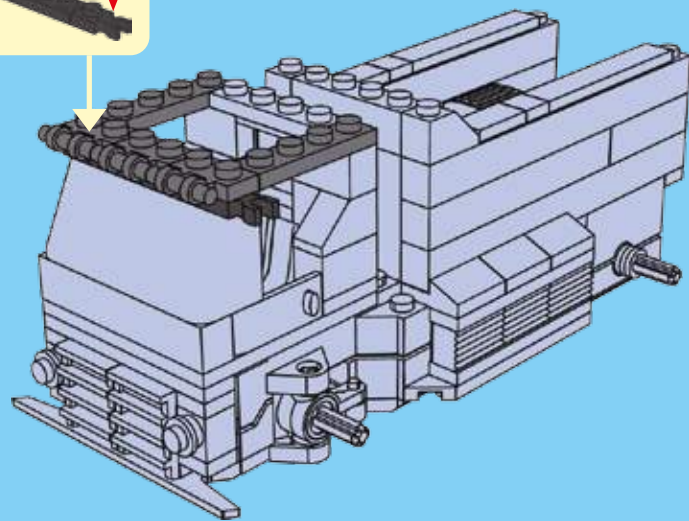

17

18

19

20

WINNER

4 CHANNELS RADIO CONTROL

- FORWARD, LEFT/RIGHT, STOP REVERSE, LEFT/RIGHT
- FULL FUNCTION TRANSMITTER
- ALWAYS ACTION STEERING

NO.20109

POWER FUNCTIONS
RED LIGHT TRANSDUCER
4 CHANNELS RADIO CONTROL

WINNER

4 CHANNELS RADIO CONTROL

WARNING:
CHOKING HAZARD - small parts,
Not for children under 3 years.

20113

20109

product may vary from photo
and specification on box!