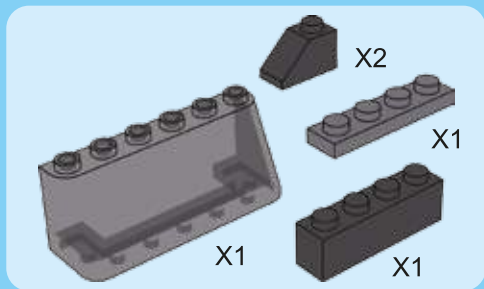

9

10

11

12

13

14

15

16

17

18

19

20

WINNER

4 CHANNELS RADIO CONTROL

- FORWARD, LEFT/RIGHT, STOP REVERSE, LEFT/RIGHT
- FULL FUNCTION TRANSMITTER
- ALWAYS ACTION STEERING

NO.20109

POWER FUNCTIONS
RED LIGHT TRANSDUCER
4 CHANNELS RADIO CONTROL

WINNER

4 CHANNELS RADIO CONTROL

WARNING:
CHOKING HAZARD - small parts,
Not for children under 3 years.

20113

20109

product may vary from photo
and specification on box!