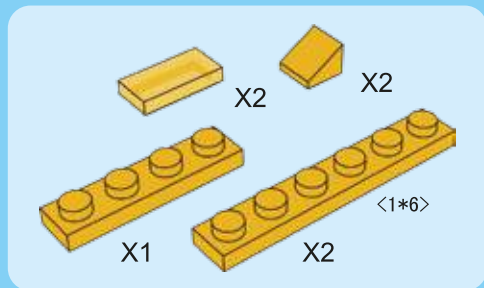

9

10

11

12

13

14

15

16

17

18

19

20

WINNER

4 CHANNELS RADIO CONTROL

- FORWARD, LEFT/RIGHT, STOP REVERSE, LEFT/RIGHT
- FULL FUNCTION TRANSMITTER
- ALWAYS ACTION STEERING

NO.20109