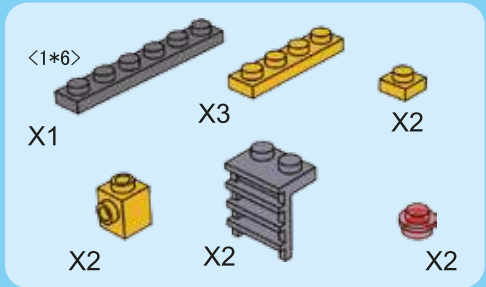

1

2

3

4

5

6

7

8

17

18

19

20

WINNER

4 CHANNELS RADIO CONTROL

- FORWARD, LEFT/RIGHT, STOP REVERSE, LEFT/RIGHT
- FULL FUNCTION TRANSMITTER
- ALWAYS ACTION STEERING

NO.20109

POWER FUNCTIONS
RED LIGHT TRANSDUCER
4 CHANNELS RADIO CONTROL

WINNER

4 CHANNELS RADIO CONTROL

WARNING:
CHOKING HAZARD - small parts,
Not for children under 3 years.

20113

20109

product may vary from photo
and specification on box!