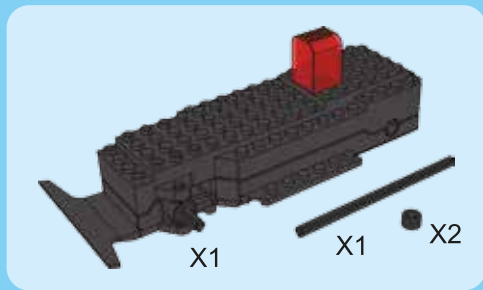

1

2

3

4

5

6

7

8

17

18

19

20

WINNER

4 CHANNELS RADIO CONTROL

- FORWARD, LEFT/RIGHT, STOP REVERSE, LEFT/RIGHT
- FULL FUNCTION TRANSMITTER
- ALWAYS ACTION STEERING

NO.20109

POWER FUNCTIONS
RED LIGHT TRANSDUCER
4 CHANNELS RADIO CONTROL

WINNER

4 CHANNELS RADIO CONTROL

WARNING:
CHOKING HAZARD - small parts,
Not for children under 3 years.

20113

20109

product may vary from photo
and specification on box!