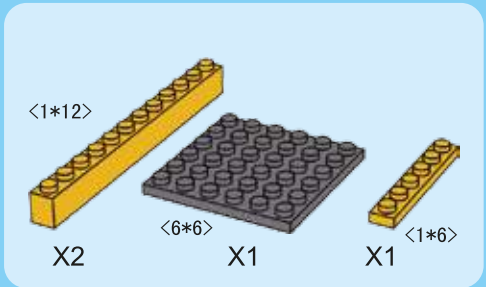

1

2

3

4

5

6

7

8

17

18

19

20

WINNER

4 CHANNELS RADIO CONTROL

- FORWARD, LEFT/RIGHT, STOP REVERSE, LEFT/RIGHT
- FULL FUNCTION TRANSMITTER
- ALWAYS ACTION STEERING

NO.20109

POWER FUNCTIONS
RED LIGHT TRANSDUCER
4 CHANNELS RADIO CONTROL

WINNER

4 CHANNELS RADIO CONTROL

WARNING:
CHOKING HAZARD - small parts,
Not for children under 3 years.

20113

20109

product may vary from photo
and specification on box!