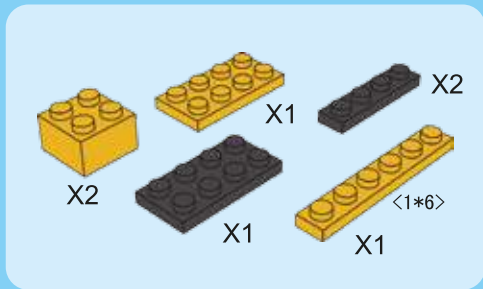

1

2

3

4

5

6

7

8

17

18

19

20

WINNER

4 CHANNELS RADIO CONTROL

- FORWARD, LEFT/RIGHT, STOP REVERSE, LEFT/RIGHT
- FULL FUNCTION TRANSMITTER
- ALWAYS ACTION STEERING

NO.20109

POWER FUNCTIONS
RED LIGHT TRANSDUCER
4 CHANNELS RADIO CONTROL

WINNER

4 CHANNELS RADIO CONTROL

WARNING:
CHOKING HAZARD - small parts,
Not for children under 3 years.

20113

20109

product may vary from photo
and specification on box!