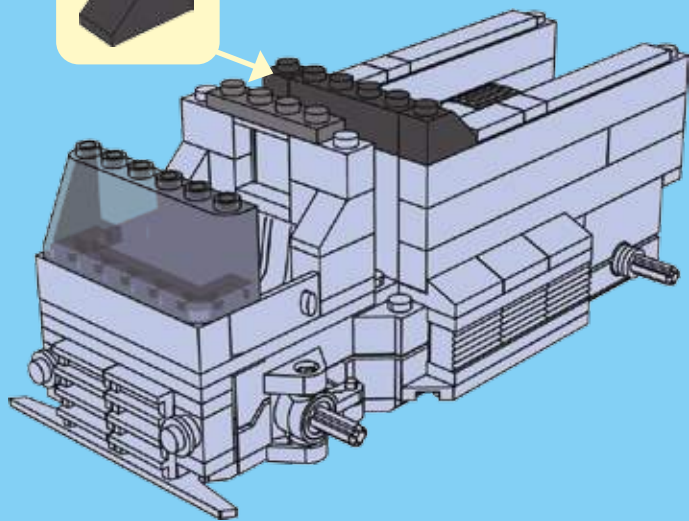

17

18

19

20

WINNER

4 CHANNELS RADIO CONTROL

- FORWARD, LEFT/RIGHT, STOP REVERSE, LEFT/RIGHT
- FULL FUNCTION TRANSMITTER
- ALWAYS ACTION STEERING

NO.20109

POWER FUNCTIONS
RED LIGHT TRANSDUCER
4 CHANNELS RADIO CONTROL

WINNER

4 CHANNELS RADIO CONTROL

WARNING:
CHOKING HAZARD - small parts,
Not for children under 3 years.

20113

20109

product may vary from photo
and specification on box!