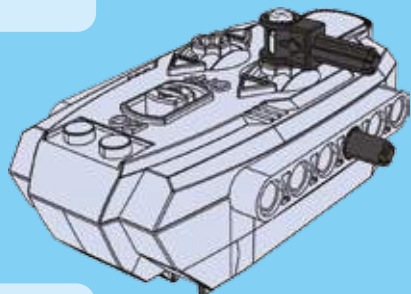

1

2

3

4

5

6

7

8

17

18

19

20

WINNER

4 CHANNELS RADIO CONTROL

- FORWARD, LEFT/RIGHT, STOP REVERSE, LEFT/RIGHT
- FULL FUNCTION TRANSMITTER
- ALWAYS ACTION STEERING

NO.20109

POWER FUNCTIONS
RED LIGHT TRANSDUCER
4 CHANNELS RADIO CONTROL

WINNER

4 CHANNELS RADIO CONTROL

WARNING:
CHOKING HAZARD - small parts,
Not for children under 3 years.

20113

20109

product may vary from photo
and specification on box!