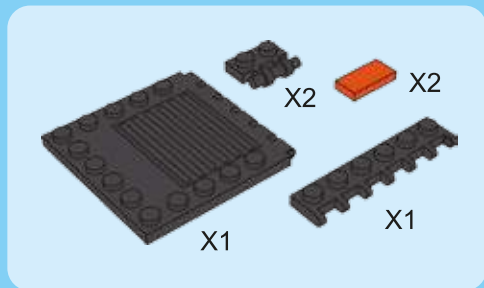

9

10

11

12

13

14

15

16

17

18

19

20

WINNER

4 CHANNELS RADIO CONTROL

- FORWARD, LEFT/RIGHT, STOP REVERSE, LEFT/RIGHT
- FULL FUNCTION TRANSMITTER
- ALWAYS ACTION STEERING

NO.20109

POWER FUNCTIONS
RED LIGHT TRANSDUCER
4 CHANNELS RADIO CONTROL

WINNER

4 CHANNELS RADIO CONTROL

WARNING:
CHOKING HAZARD - small parts,
Not for children under 3 years.

20113

20109

product may vary from photo
and specification on box!