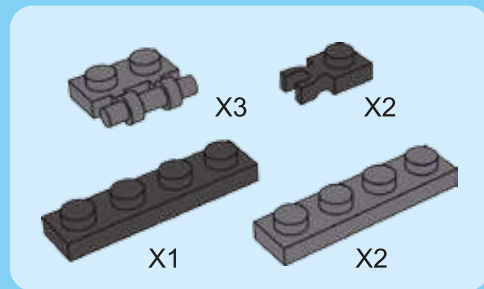

9

10

11

12

13

14

15

16

17

18

19

20

WINNER

4 CHANNELS RADIO CONTROL

- FORWARD, LEFT/RIGHT, STOP REVERSE, LEFT/RIGHT
- FULL FUNCTION TRANSMITTER
- ALWAYS ACTION STEERING

NO.20109

POWER FUNCTIONS
RED LIGHT TRANSDUCER
4 CHANNELS RADIO CONTROL

WINNER

4 CHANNELS RADIO CONTROL

WARNING:
CHOKING HAZARD - small parts,
Not for children under 3 years.

20113

20109

product may vary from photo
and specification on box!