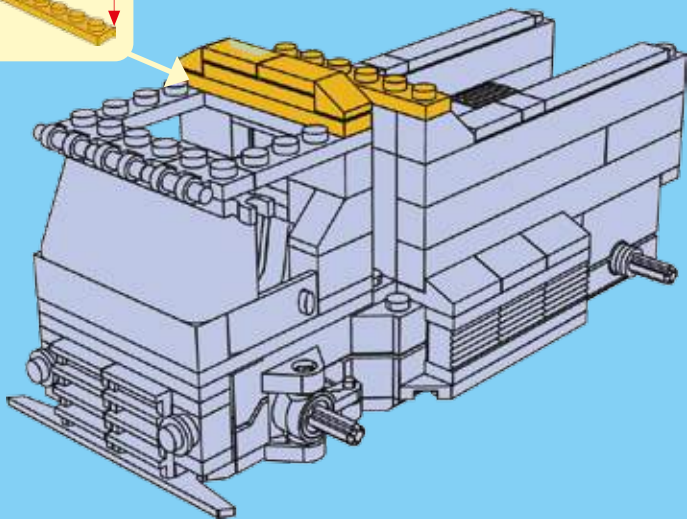

17

18

19

20

WINNER

4 CHANNELS RADIO CONTROL

- FORWARD, LEFT/RIGHT, STOP REVERSE, LEFT/RIGHT
- FULL FUNCTION TRANSMITTER
- ALWAYS ACTION STEERING

NO.20109

POWER FUNCTIONS
RED LIGHT TRANSDUCER
4 CHANNELS RADIO CONTROL

WINNER

4 CHANNELS RADIO CONTROL

WARNING:
CHOKING HAZARD - small parts,
Not for children under 3 years.

20113

20109

product may vary from photo
and specification on box!