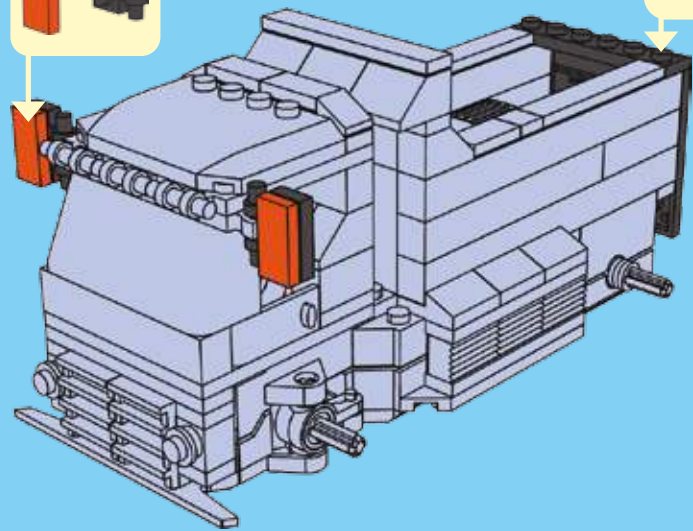

17

18

19

20

WINNER

4 CHANNELS RADIO CONTROL

- FORWARD, LEFT/RIGHT, STOP REVERSE, LEFT/RIGHT
- FULL FUNCTION TRANSMITTER
- ALWAYS ACTION STEERING

NO.20109

POWER FUNCTIONS
RED LIGHT TRANSDUCER
4 CHANNELS RADIO CONTROL

WINNER

4 CHANNELS RADIO CONTROL

WARNING:
CHOKING HAZARD - small parts,
Not for children under 3 years.

20113

20109

product may vary from photo
and specification on box!