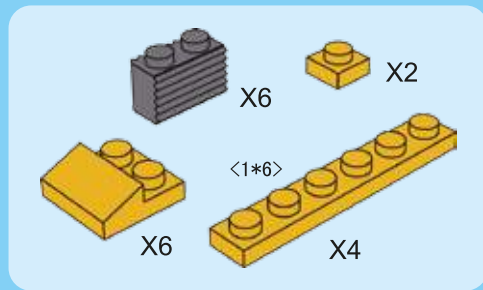

1

2

3

4

5

6

7

8

17

18

19

20

WINNER

4 CHANNELS RADIO CONTROL

- FORWARD, LEFT/RIGHT, STOP REVERSE, LEFT/RIGHT
- FULL FUNCTION TRANSMITTER
- ALWAYS ACTION STEERING

NO.20109

POWER FUNCTIONS
RED LIGHT TRANSDUCER
4 CHANNELS RADIO CONTROL

WINNER

4 CHANNELS RADIO CONTROL

WARNING:
CHOKING HAZARD - small parts,
Not for children under 3 years.

20113

20109

product may vary from photo
and specification on box!