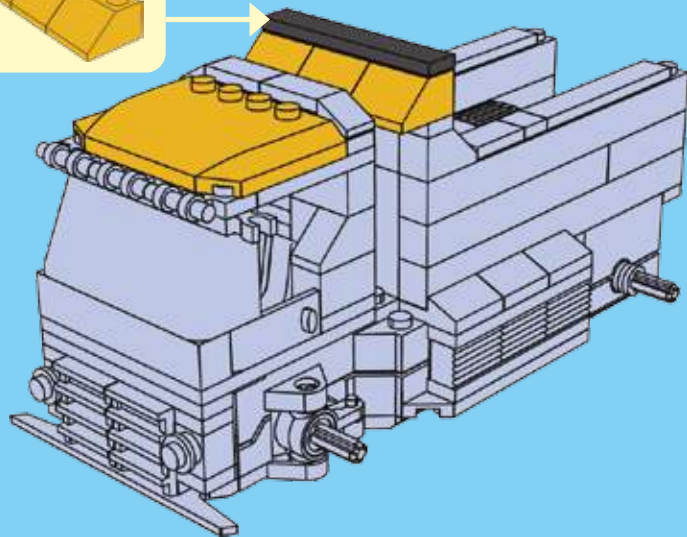

17

18

19

20

WINNER

4 CHANNELS RADIO CONTROL

- FORWARD, LEFT/RIGHT, STOP REVERSE, LEFT/RIGHT
- FULL FUNCTION TRANSMITTER
- ALWAYS ACTION STEERING

NO.20109

POWER FUNCTIONS
RED LIGHT TRANSDUCER
4 CHANNELS RADIO CONTROL

WINNER

4 CHANNELS RADIO CONTROL

WARNING:
CHOKING HAZARD - small parts,
Not for children under 3 years.

20113

20109

product may vary from photo
and specification on box!