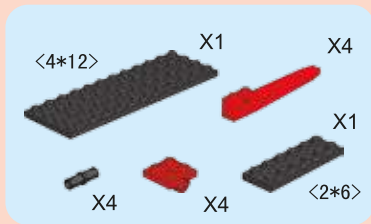

# FIRE BRIGADE

NO.21501

6+ AGES  
FIREMEN

# FIRE BRIGADE

**WARNING:**  
CHOKING HAZARD - small parts,  
Not for children under 3 years

1

2

3

**5**

**4**

**6**

- <1\*6>
- Red 1x6 Technic Brick: X1
  - Red 1x4 Technic Brick: X1
  - Red 1x3 Technic Brick: X1
  - Red 1x2 Technic Brick: X2
  - Red 1x2 Technic Brick with Hole: X2
  - Red 1x1 Technic Brick: X1
  - Red 1x1 Technic Brick with Hole: X2
  - Black 1x2 Technic Brick: X2
  - Black 1x2 Technic Brick with Hole: X2
  - Black 1x1 Technic Brick: X1
  - Grey 1x2 Technic Brick with Hole: X1

- Red 1x2 Technic Brick: X1
- Red 1x4 Technic Brick: X1
- Black 1x2 Technic Brick with Hole: X1
- Black 1x2 Technic Brick with Hole and Pin: X1
- Black Pin: X2
- Yellow 1x2 Technic Gear: X2
- Black Pin: X1