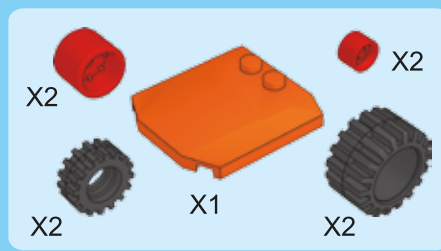

FARM

NO.28401

6+ AGES
FARMER

WARNING:
CHOKING HAZARD - small parts,
Not for children under 3 years.

16

17

15