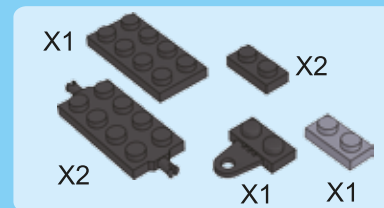

FARM

NO.28401

6+ AGES
FARMER

WARNING:
CHOKING HAZARD - small parts,
Not for children under 3 years.

16

17

15