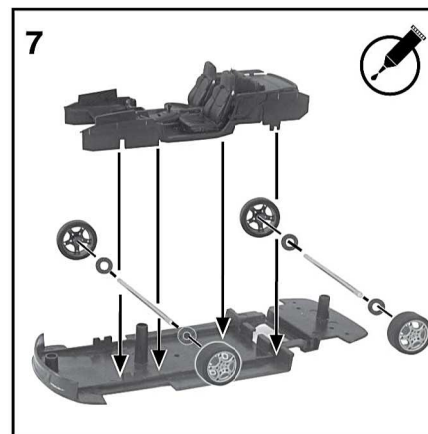

# Porsche 911 (997) Carrera S Coupe

Item No. 22477

## Assembly (Read before beginning)

 Use glue to fix  
(where required use Non Toxic Adhesive)  
(no glue included)

 Use #1 small cross head screwdriver to drive screws  
(screwdriver included)

 Clockwise direction