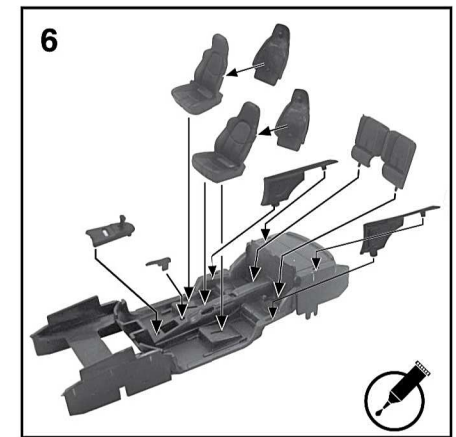

# Porsche 911 (997) Carrera S Coupe

Item No. 22477

## Assembly (Read before beginning)

 Use glue to fix  
(where required use Non Toxic Adhesive)  
(no glue included)

 Use #1 small cross head screwdriver to drive screws  
(screwdriver included)

 Clockwise direction