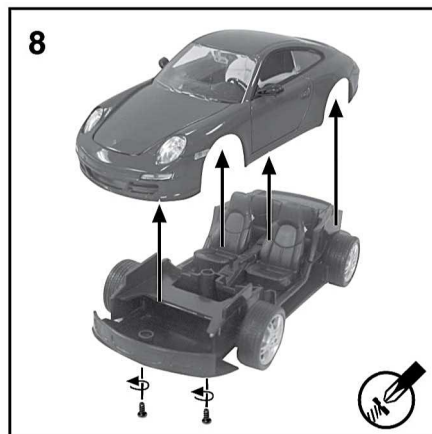

Use glue to fix
(where required use Non Toxic Adhesive)
(no glue included)

Use #1 small cross head screwdriver to drive screws
(screwdriver included)

Clockwise direction