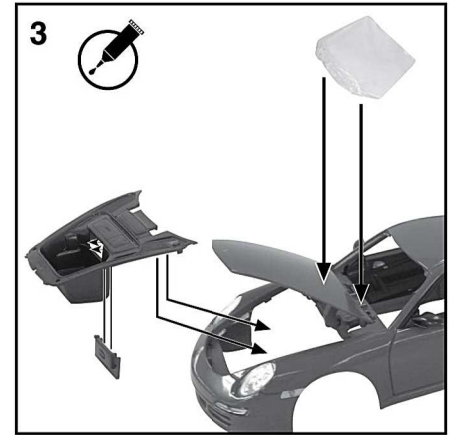

Use glue to fix
(where required use Non Toxic Adhesive)
(no glue included)

Use #1 small cross head screwdriver to drive screws
(screwdriver included)

Clockwise direction