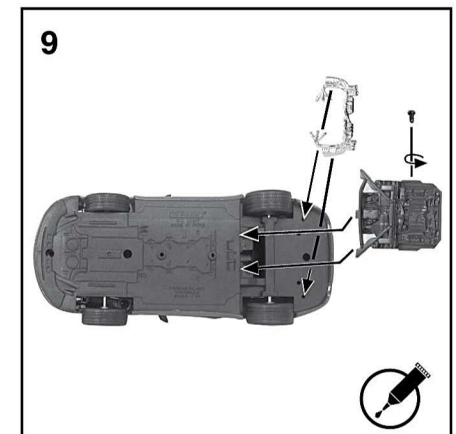

# Porsche 911 (997) Carrera S Coupe

Item No. 22477

## Assembly (Read before beginning)

 Use glue to fix  
(where required use Non Toxic Adhesive)  
(no glue included)

 Use #1 small cross head screwdriver to drive screws  
(screwdriver included)

 Clockwise direction