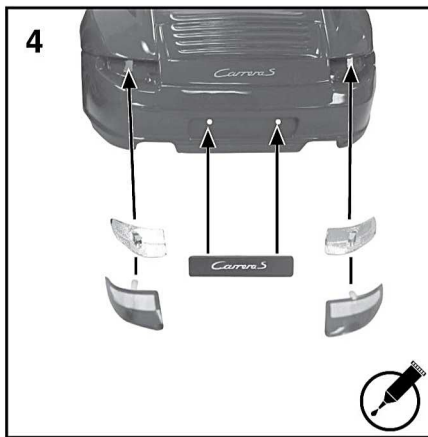

# Porsche 911 (997) Carrera S Coupe

Item No. 22477

## Assembly (Read before beginning)

 Use glue to fix  
(where required use Non Toxic Adhesive)  
(no glue included)

 Use #1 small cross head screwdriver to drive screws  
(screwdriver included)

 Clockwise direction