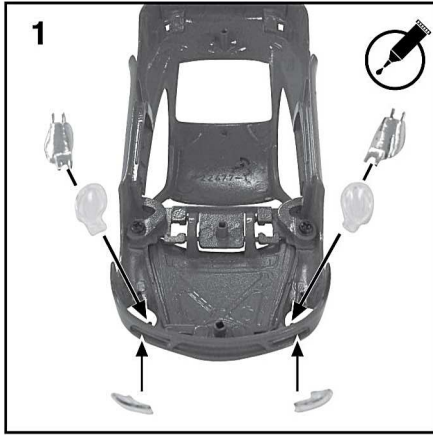

# Porsche 911 (997) Carrera S Coupe

Item No. 22477

## Assembly (Read before beginning)

 Use glue to fix  
(where required use Non Toxic Adhesive)  
(no glue included)

 Use #1 small cross head screwdriver to drive screws  
(screwdriver included)

 Clockwise direction