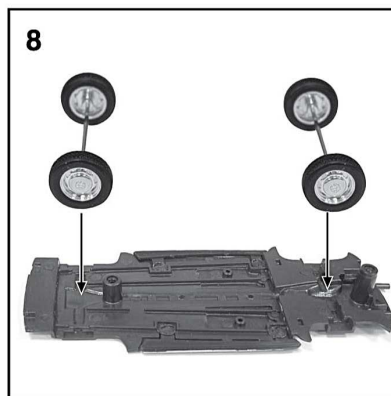

Not suitable for children under three years of age due to small parts choking hazard

Assembly (Read before beginning)

Volkswagen Beetle

Item No. 22436

Use glue to fix
(where required use Non Toxic Adhesive)
(no glue included)

Use #1 small cross head screwdriver to drive screws
(screwdriver included)

Clockwise direction