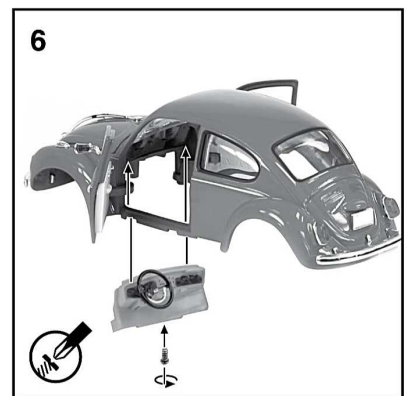

Not suitable for children under three years of age due to small parts choking hazard

Assembly (Read before beginning)

Volkswagen Beetle

Item No. 22436

Use glue to fix
(where required use Non Toxic Adhesive)
(no glue included)

Use #1 small cross head screwdriver to drive screws
(screwdriver included)

Clockwise direction