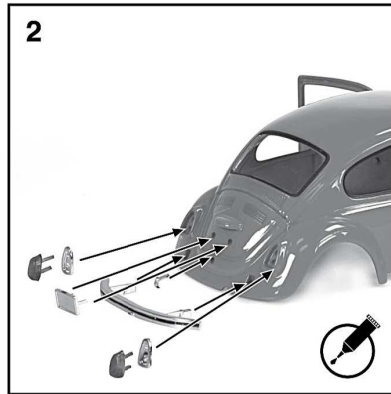

Not suitable for children under three years of age due to small parts choking hazard

Assembly (Read before beginning)

Volkswagen Beetle

Item No. 22436

Use glue to fix
(where required use Non Toxic Adhesive)
(no glue included)

Use #1 small cross head screwdriver to drive screws
(screwdriver included)

Clockwise direction