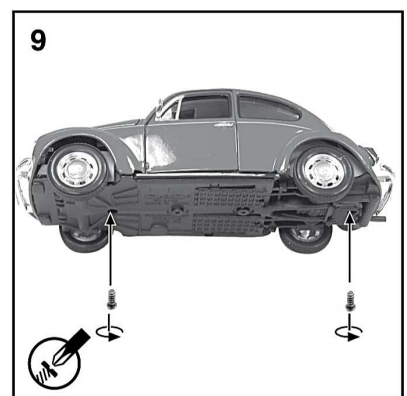

Not suitable for children under three years of age due to small parts choking hazard

Assembly (Read before beginning)

Volkswagen Beetle

Item No. 22436

Use glue to fix
(where required use Non Toxic Adhesive)
(no glue included)

Use #1 small cross head screwdriver to drive screws
(screwdriver included)

Clockwise direction