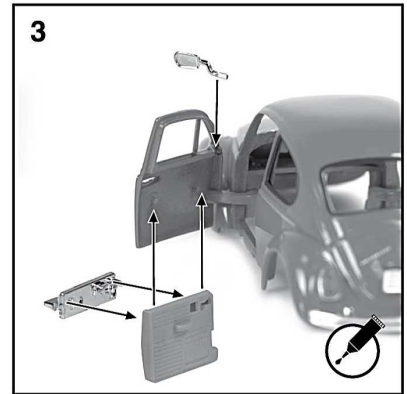

Not suitable for children under three years of age due to small parts choking hazard

Assembly (Read before beginning)

Volkswagen Beetle

Item No. 22436

Use glue to fix
(where required use Non Toxic Adhesive)
(no glue included)

Use #1 small cross head screwdriver to drive screws
(screwdriver included)

Clockwise direction