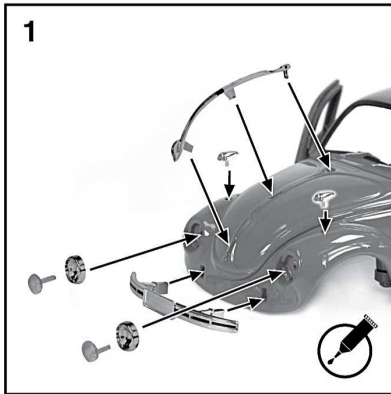

Not suitable for children under three years of age due to small parts choking hazard

Assembly (Read before beginning)

Volkswagen Beetle

Item No. 22436

Use glue to fix
(where required use Non Toxic Adhesive)
(no glue included)

Use #1 small cross head screwdriver to drive screws
(screwdriver included)

Clockwise direction