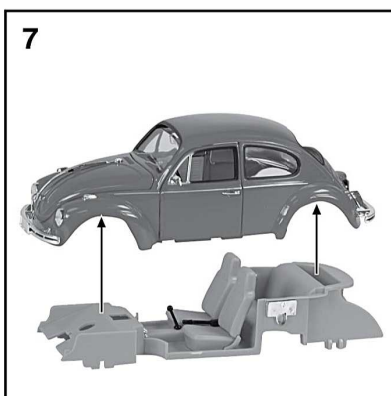

Not suitable for children under three years of age due to small parts choking hazard

Assembly (Read before beginning)

Volkswagen Beetle

Item No. 22436

Use glue to fix
(where required use Non Toxic Adhesive)
(no glue included)

Use #1 small cross head screwdriver to drive screws
(screwdriver included)

Clockwise direction