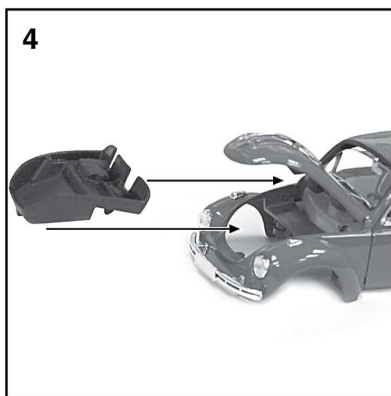

Not suitable for children under three years of age due to small parts choking hazard

Assembly (Read before beginning)

Volkswagen Beetle

Item No. 22436

Use glue to fix
(where required use Non Toxic Adhesive)
(no glue included)

Use #1 small cross head screwdriver to drive screws
(screwdriver included)

Clockwise direction