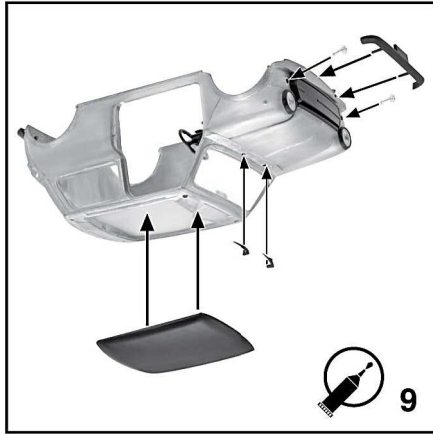

# Mini Cooper 1300

Item No. 22496

Use glue to fix (where required use Non Toxic Adhesive) (no glue included)

Use #1 small cross head screwdriver to drive screws (screwdriver included)

Clockwise direction