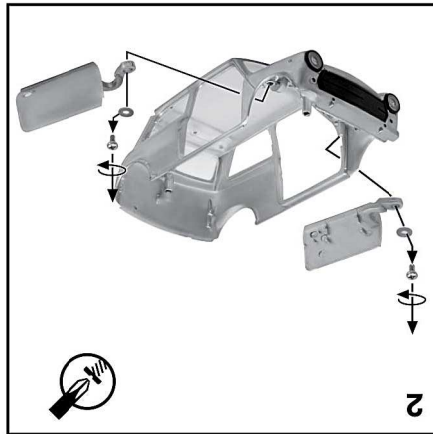

# Mini Cooper 1300

Item No. 22496

Use glue to fix (where required use Non Toxic Adhesive) (no glue included)

Use #1 small cross head screwdriver to drive screws (screwdriver included)

Clockwise direction