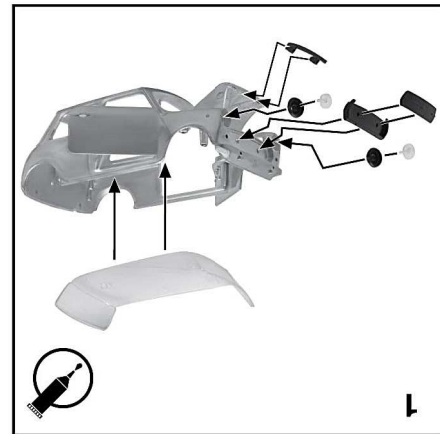

# Mini Cooper 1300

Item No. 22496

Use glue to fix (where required use Non Toxic Adhesive) (no glue included)

Use #1 small cross head screwdriver to drive screws (screwdriver included)

Clockwise direction