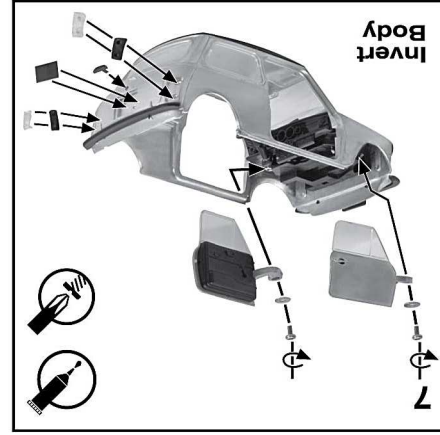

# Mini Cooper 1300

Item No. 22496

Use glue to fix (where required use Non Toxic Adhesive) (no glue included)

Use #1 small cross head screwdriver to drive screws (screwdriver included)

Clockwise direction