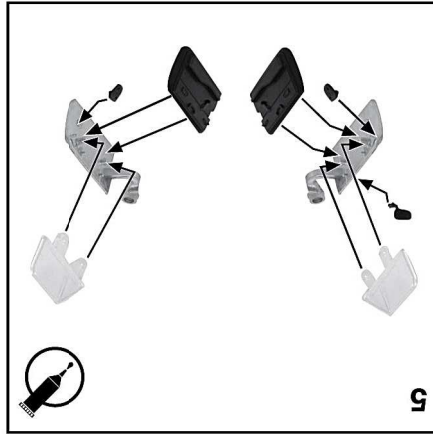

# Mini Cooper 1300

Item No. 22496

Use glue to fix (where required use Non Toxic Adhesive) (no glue included)

Use #1 small cross head screwdriver to drive screws (screwdriver included)

Clockwise direction