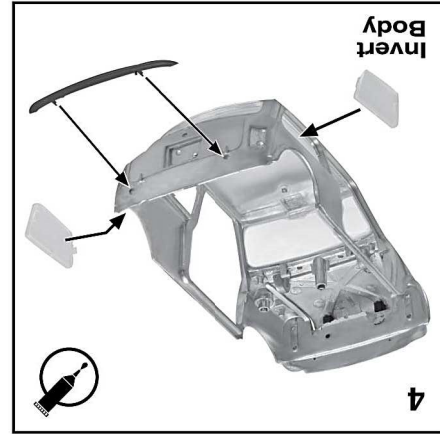

# Mini Cooper 1300

Item No. 22496

Use glue to fix (where required use Non Toxic Adhesive) (no glue included)

Use #1 small cross head screwdriver to drive screws (screwdriver included)

Clockwise direction