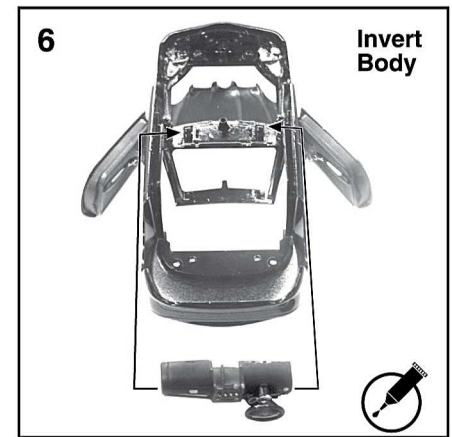

## Mercedes-Benz SLK350 (Convertible)

Item No. 22462C

Use glue to fix  
(where required use Non Toxic Adhesive)  
(no glue included)

Use #1 small cross head screwdriver to drive screws  
(screwdriver included)