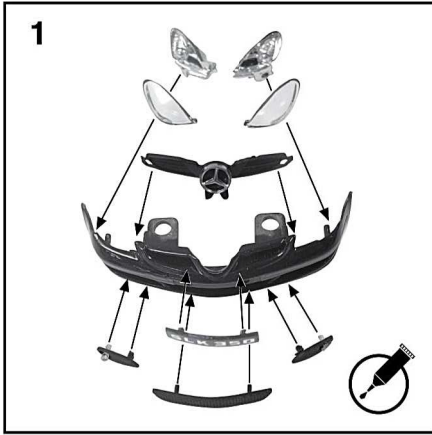

## Mercedes-Benz SLK350 (Convertible)

Item No. 22462C

Use glue to fix  
(where required use Non Toxic Adhesive)  
(no glue included)

Use #1 small cross head screwdriver to drive screws  
(screwdriver included)