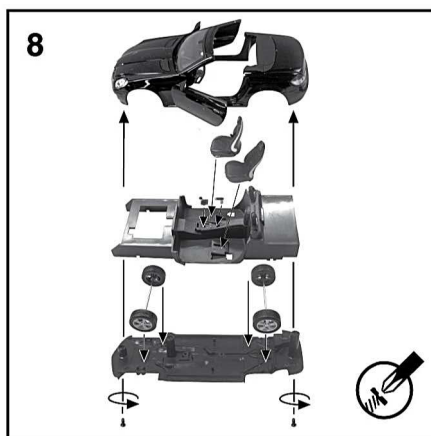

## Mercedes-Benz SLK350 (Convertible)

Item No. 22462C

Use glue to fix  
(where required use Non Toxic Adhesive)  
(no glue included)

Use #1 small cross head screwdriver to drive screws  
(screwdriver included)