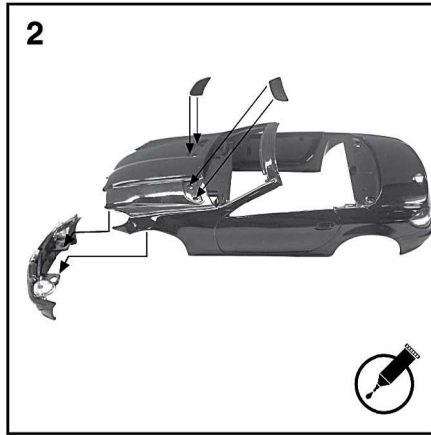

## Mercedes-Benz SLK350 (Convertible)

Item No. 22462C

Use glue to fix  
(where required use Non Toxic Adhesive)  
(no glue included)

Use #1 small cross head screwdriver to drive screws  
(screwdriver included)