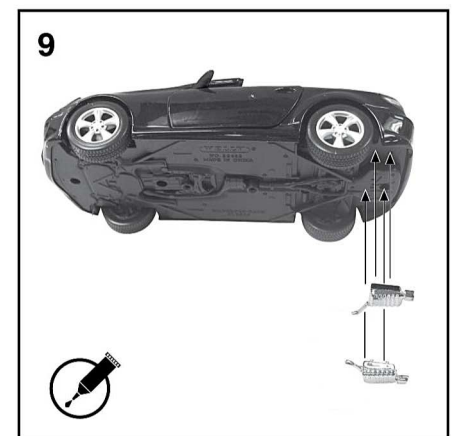

## Mercedes-Benz SLK350 (Convertible)

Item No. 22462C

Use glue to fix  
(where required use Non Toxic Adhesive)  
(no glue included)

Use #1 small cross head screwdriver to drive screws  
(screwdriver included)