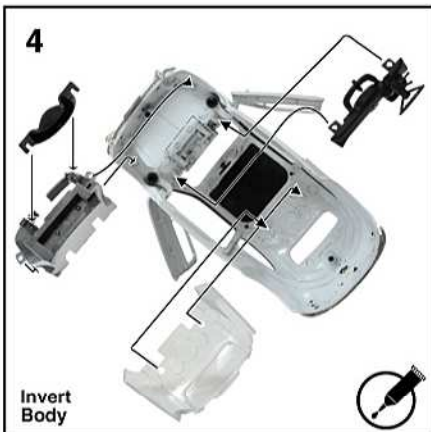

Not suitable for children under three years of age due to small parts choking hazard

Assembly (Read before beginning)

FIAT NUOVA 500

Item No. 22515

 Use glue to fix
(where required use Non Toxic Adhesive)
(no glue included)

 Use #1 small cross head screwdriver to drive screws
(screwdriver included)

 Clockwise direction