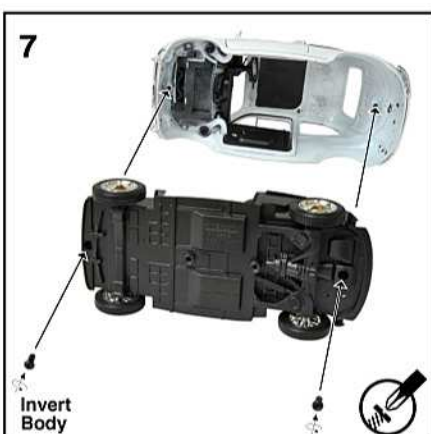

Not suitable for children under three years of age due to small parts choking hazard

Assembly (Read before beginning)

FIAT NUOVA 500

Item No. 22515

 Use glue to fix
(where required use Non Toxic Adhesive)
(no glue included)

 Use #1 small cross head screwdriver to drive screws
(screwdriver included)

 Clockwise direction