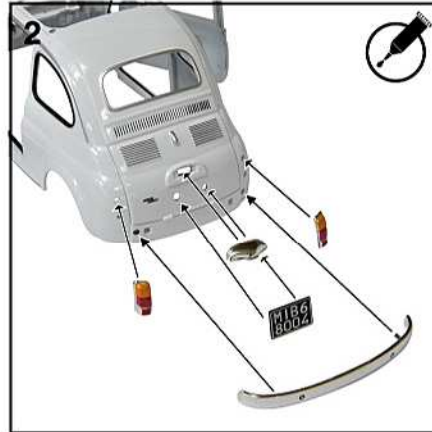

Not suitable for children under three years of age due to small parts choking hazard

Assembly (Read before beginning)

FIAT NUOVA 500

Item No. 22515

 Use glue to fix
(where required use Non Toxic Adhesive)
(no glue included)

 Use #1 small cross head screwdriver to drive screws
(screwdriver included)

 Clockwise direction