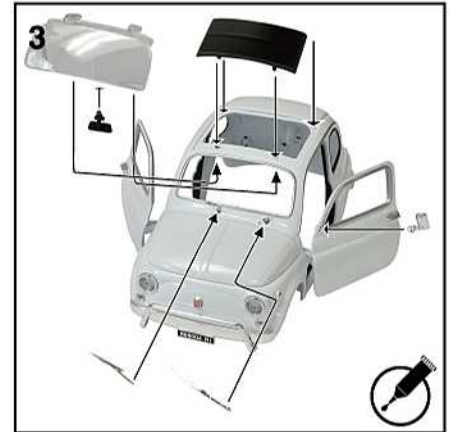

Not suitable for children under three years of age due to small parts choking hazard

Assembly (Read before beginning)

FIAT NUOVA 500

Item No. 22515

 Use glue to fix
(where required use Non Toxic Adhesive)
(no glue included)

 Use #1 small cross head screwdriver to drive screws
(screwdriver included)

 Clockwise direction