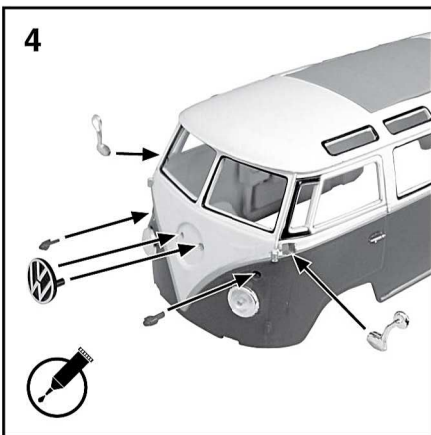

# Assembly (Read before beginning) 1962 Volkswagen Classical Bus

Item No. 22095

Use glue to fix  
(where required use Non Toxic Adhesive)  
(no glue included)

Use #1 small cross head screwdriver to drive screws  
(screwdriver included)