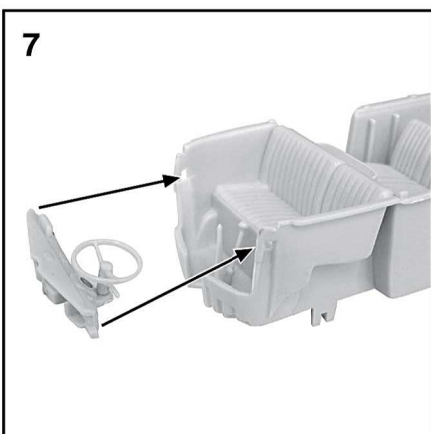

# Assembly (Read before beginning) 1962 Volkswagen Classical Bus

Item No. 22095

Use glue to fix  
(where required use Non Toxic Adhesive)  
(no glue included)

Use #1 small cross head screwdriver to drive screws  
(screwdriver included)