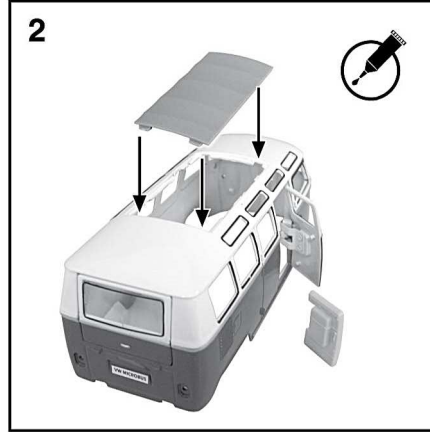

# Assembly (Read before beginning) 1962 Volkswagen Classical Bus

Item No. 22095

Use glue to fix  
(where required use Non Toxic Adhesive)  
(no glue included)

Use #1 small cross head screwdriver to drive screws  
(screwdriver included)