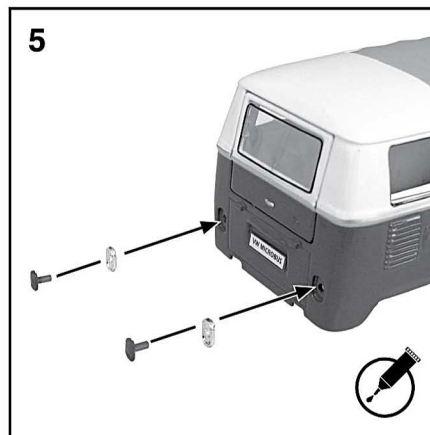

# Assembly (Read before beginning) 1962 Volkswagen Classical Bus

Item No. 22095

Use glue to fix  
(where required use Non Toxic Adhesive)  
(no glue included)

Use #1 small cross head screwdriver to drive screws  
(screwdriver included)