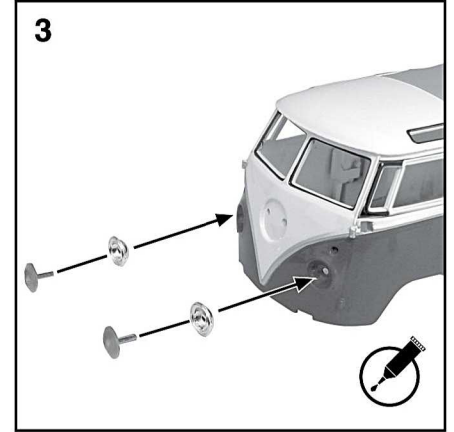

# Assembly (Read before beginning) 1962 Volkswagen Classical Bus

Item No. 22095

Use glue to fix  
(where required use Non Toxic Adhesive)  
(no glue included)

Use #1 small cross head screwdriver to drive screws  
(screwdriver included)