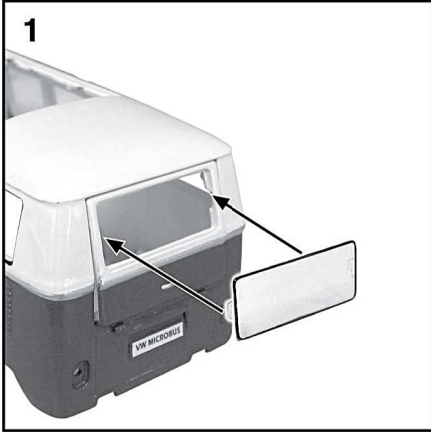

# Assembly (Read before beginning) 1962 Volkswagen Classical Bus

Item No. 22095

Use glue to fix  
(where required use Non Toxic Adhesive)  
(no glue included)

Use #1 small cross head screwdriver to drive screws  
(screwdriver included)