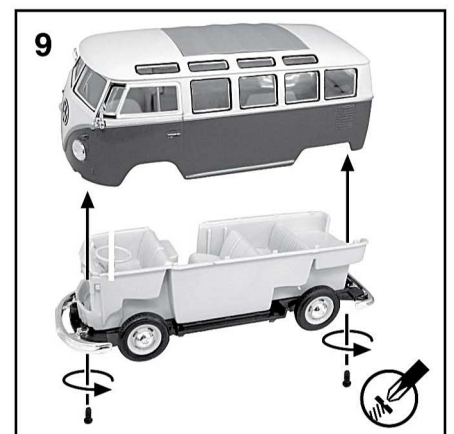

# Assembly (Read before beginning) 1962 Volkswagen Classical Bus

Item No. 22095

Use glue to fix  
(where required use Non Toxic Adhesive)  
(no glue included)

Use #1 small cross head screwdriver to drive screws  
(screwdriver included)