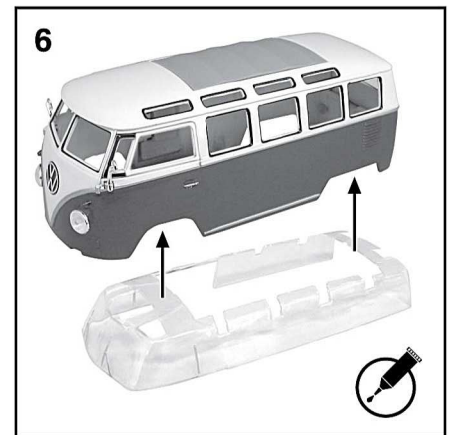

# Assembly (Read before beginning) 1962 Volkswagen Classical Bus

Item No. 22095

Use glue to fix  
(where required use Non Toxic Adhesive)  
(no glue included)

Use #1 small cross head screwdriver to drive screws  
(screwdriver included)