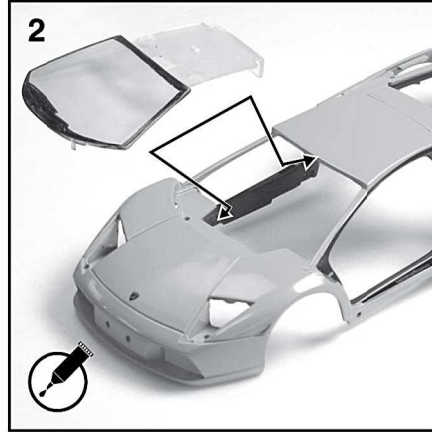

Not suitable for children under three years of age due to small parts choking hazard

Lamborghini MURCIELAGO

Assembly (Read before beginning)

Item No. 22438

Use glue to fix
(where required use Non Toxic Adhesive)
(no glue included)