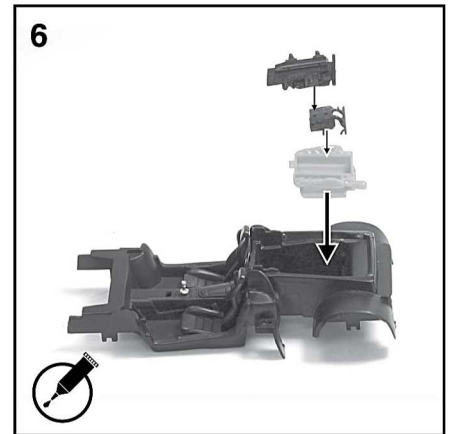

Not suitable for children under three years of age due to small parts choking hazard

Lamborghini MURCIELAGO

Assembly (Read before beginning)

Item No. 22438

Use glue to fix
(where required use Non Toxic Adhesive)
(no glue included)

Use #1 small cross head screwdriver to drive screws
(screwdriver included)

Clockwise direction