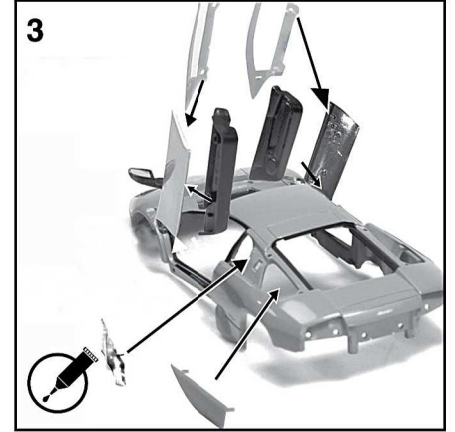

Not suitable for children under three years of age due to small parts choking hazard

Lamborghini MURCIELAGO

Assembly (Read before beginning)

Item No. 22438

Use glue to fix
(where required use Non Toxic Adhesive)
(no glue included)

Use #1 small cross head screwdriver to drive screws
(screwdriver included)

Clockwise direction