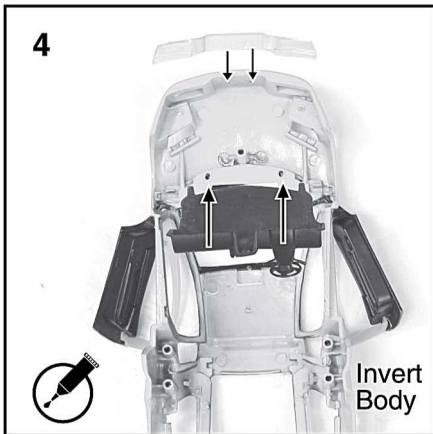

Not suitable for children under three years of age due to small parts choking hazard

Lamborghini MURCIELAGO

Assembly (Read before beginning)

Item No. 22438

Use glue to fix
(where required use Non Toxic Adhesive)
(no glue included)

Use #1 small cross head screwdriver to drive screws
(screwdriver included)

Clockwise direction