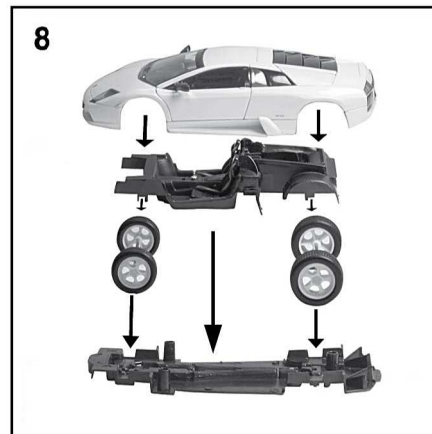

Not suitable for children under three years of age due to small parts choking hazard

Lamborghini MURCIELAGO

Assembly (Read before beginning)

Item No. 22438

Use glue to fix
(where required use Non Toxic Adhesive)
(no glue included)

Use #1 small cross head screwdriver to drive screws
(screwdriver included)

Clockwise direction