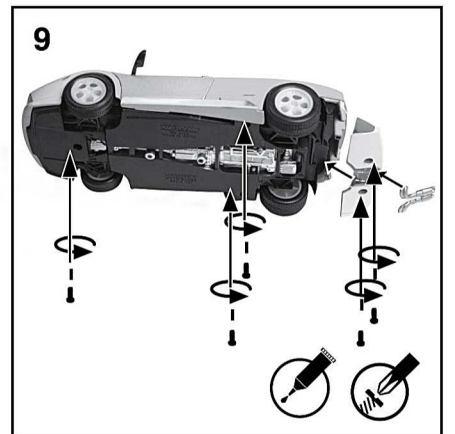

Not suitable for children under three years of age due to small parts choking hazard

Lamborghini MURCIELAGO

Assembly (Read before beginning)

Item No. 22438

Use glue to fix
(where required use Non Toxic Adhesive)
(no glue included)

Use #1 small cross head screwdriver to drive screws
(screwdriver included)

Clockwise direction