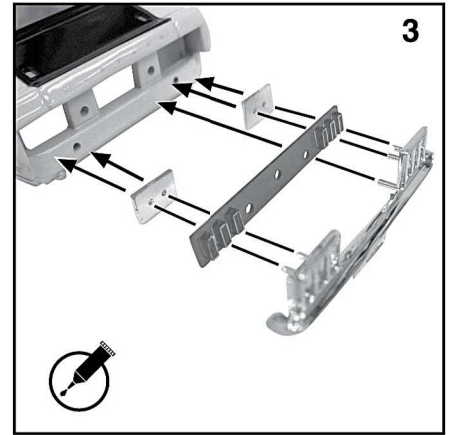

Not suitable for children under three years of age due to small parts choking hazard

Assembly (Read before beginning)

1970 Ford Mustang Boss 302

Item No. 22088

 Use glue to fix
(where required use Non Toxic Adhesive)
(no glue included)

 Use #1 small cross head screwdriver to drive screws
(screwdriver included)

 Clockwise direction