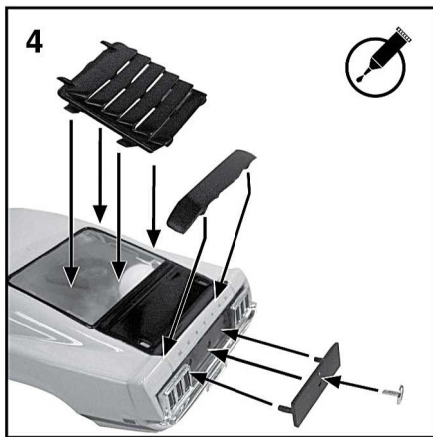

Not suitable for children under three years of age due to small parts choking hazard

Assembly (Read before beginning)

1970 Ford Mustang Boss 302

Item No. 22088

 Use glue to fix
(where required use Non Toxic Adhesive)
(no glue included)

 Use #1 small cross head screwdriver to drive screws
(screwdriver included)

 Clockwise direction