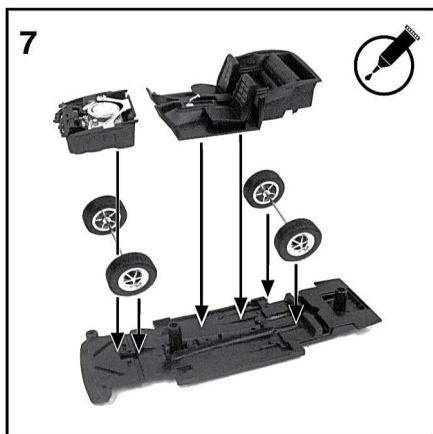

Not suitable for children under three years of age due to small parts choking hazard

Assembly (Read before beginning)

1970 Ford Mustang Boss 302

Item No. 22088

 Use glue to fix
(where required use Non Toxic Adhesive)
(no glue included)

 Use #1 small cross head screwdriver to drive screws
(screwdriver included)

 Clockwise direction