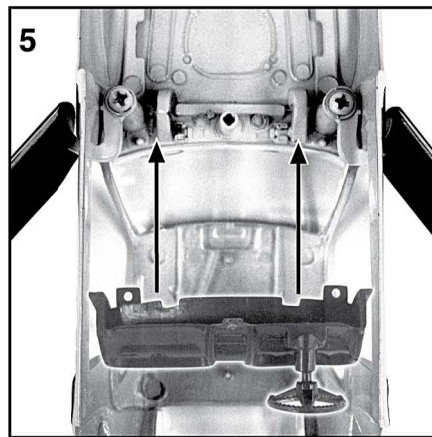

Not suitable for children under three years of age due to small parts choking hazard

Assembly (Read before beginning)

1970 Ford Mustang Boss 302

Item No. 22088

 Use glue to fix
(where required use Non Toxic Adhesive)
(no glue included)

 Use #1 small cross head screwdriver to drive screws
(screwdriver included)

 Clockwise direction