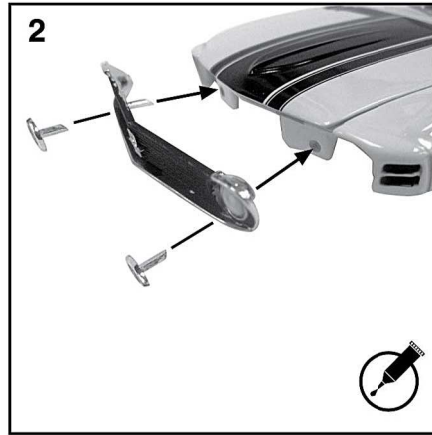

Not suitable for children under three years of age due to small parts choking hazard

Assembly (Read before beginning)

1970 Ford Mustang Boss 302

Item No. 22088

 Use glue to fix
(where required use Non Toxic Adhesive)
(no glue included)

 Use #1 small cross head screwdriver to drive screws
(screwdriver included)

 Clockwise direction