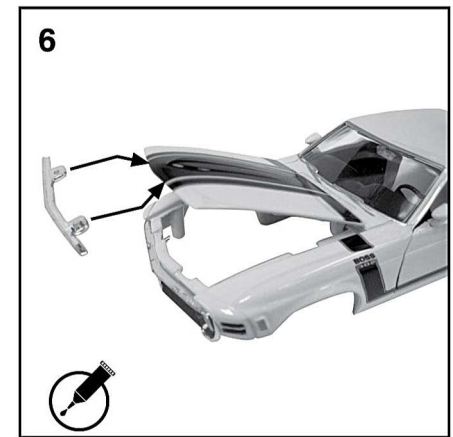

Not suitable for children under three years of age due to small parts choking hazard

Assembly (Read before beginning)

1970 Ford Mustang Boss 302

Item No. 22088

 Use glue to fix
(where required use Non Toxic Adhesive)
(no glue included)

 Use #1 small cross head screwdriver to drive screws
(screwdriver included)

 Clockwise direction