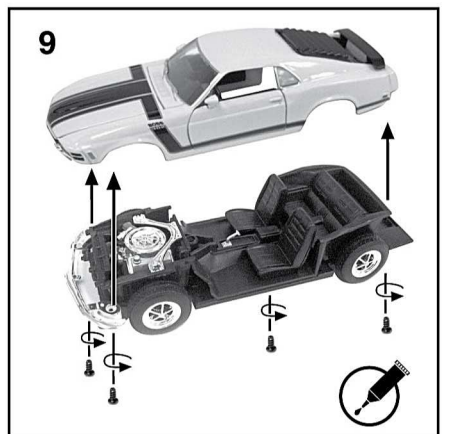

Not suitable for children under three years of age due to small parts choking hazard

Assembly (Read before beginning)

1970 Ford Mustang Boss 302

Item No. 22088

 Use glue to fix
(where required use Non Toxic Adhesive)
(no glue included)

 Use #1 small cross head screwdriver to drive screws
(screwdriver included)

 Clockwise direction