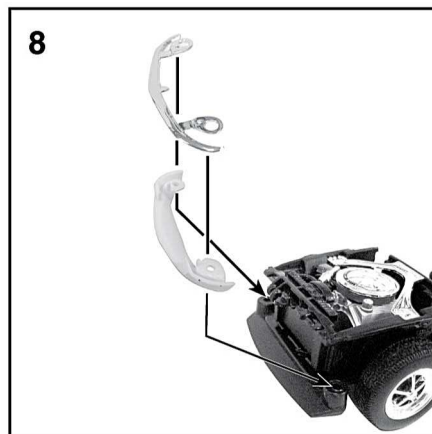

Not suitable for children under three years of age due to small parts choking hazard

Assembly (Read before beginning)

1970 Ford Mustang Boss 302

Item No. 22088

 Use glue to fix
(where required use Non Toxic Adhesive)
(no glue included)

 Use #1 small cross head screwdriver to drive screws
(screwdriver included)

 Clockwise direction