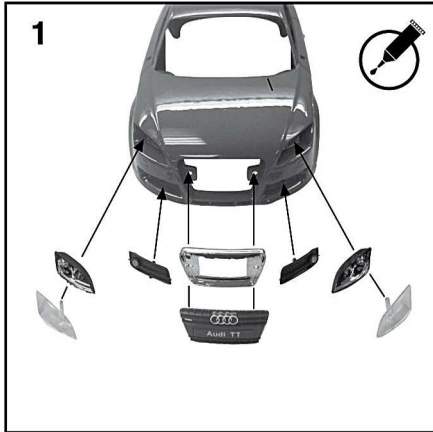

Not suitable for children under three years of age due to small parts choking hazard

Assembly (Read before beginning)

Audi TT Coupe

Item No. 22478

Use glue to fix
(where required use Non Toxic Adhesive)
(no glue included)