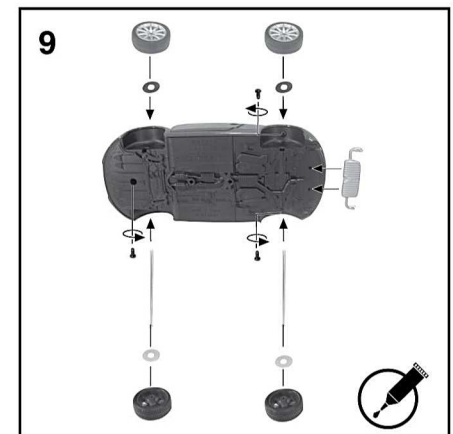

Not suitable for children under three years of age due to small parts choking hazard

Assembly (Read before beginning)

Audi TT Coupe

Item No. 22478

Use glue to fix
(where required use Non Toxic Adhesive)
(no glue included)

Use #1 small cross head screwdriver to drive screws
(screwdriver included)

Clockwise direction