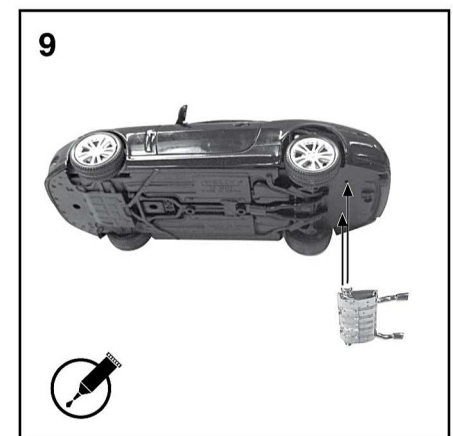

# Jaguar XK Coupe

Item No. 22470

 Use glue to fix (where required use Non Toxic Adhesive) (no glue included)

 Use #1 small cross head screwdriver to drive screws (screwdriver included)

 Clockwise direction