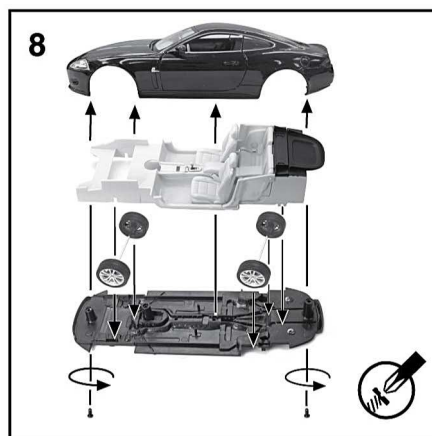

# Jaguar XK Coupe

Item No. 22470

 Use glue to fix (where required use Non Toxic Adhesive) (no glue included)

 Use #1 small cross head screwdriver to drive screws (screwdriver included)

 Clockwise direction