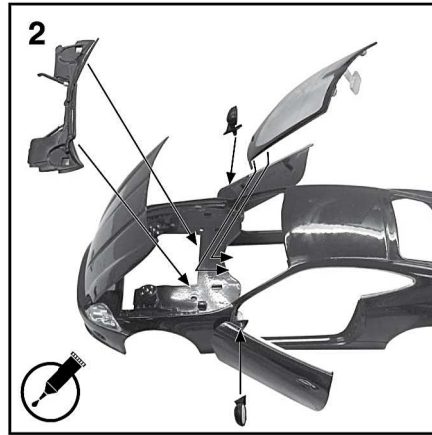

# Jaguar XK Coupe

Item No. 22470

 Use glue to fix (where required use Non Toxic Adhesive) (no glue included)

 Use #1 small cross head screwdriver to drive screws (screwdriver included)

 Clockwise direction