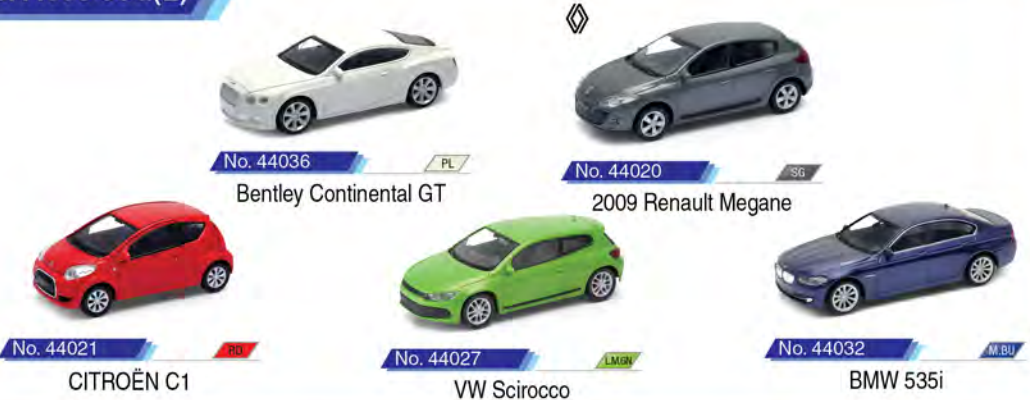

No.44000-5SG(E)

No. 44021 RD
CITROËN C1

No. 44036 PL
Bentley Continental GT

No. 44027 LMGR
VW Scirocco

No. 44020 SG
2009 Renault Megane

No. 44032 M.BU
BMW 535i